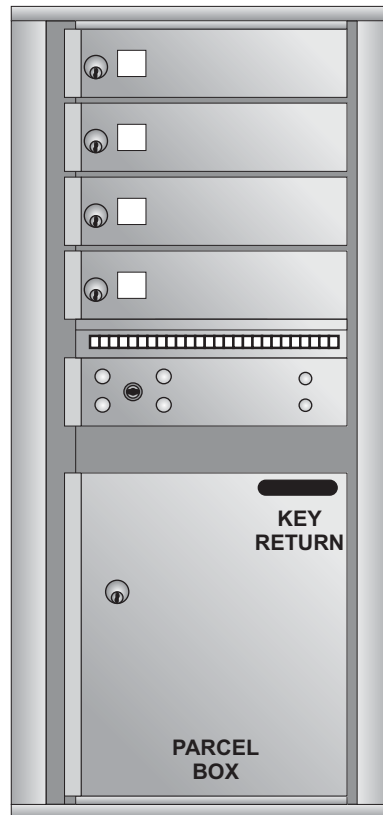

112 RIOPEL MAILBOXES

THE STANDARD... BY WHICH OTHERS COMPARE

MAILSAFE MAILBOXES - HIGHEST SECURITY AND DURABILITY
MODEL 7950 APPROVED 4C FRONT LOADING FLAT MAIL SYSTEM

F04103

SPECIFICATIONS:

- Horizontal 4C Mailsafe Mailboxes
- 4C Series Front (FL) and Rear Loading (RL)
- Post Office approved
- Heavy Duty Extruded Aluminum Components
- Powder coat finishes (12 colors)
- 1/4" thick carrier access door
- 3/16" thick customer and parcel doors
- 5-pin cam locks with 3/16" thick hook cam
- ID: Alum. tags or optional engraved doors.
- 3-1/2" x 12" boxes + 2 high to 5 high boxes
- 17-1/4"H. and 20-3/4"H. parcel boxes
- Depth: 17" .

MAILBOX CONFIGURATION

- 4 MAIL COMPARTMENTS
- 1 PARCEL BOXES
- OUTGOING MAIL SLOT

BOX DIMENSIONS

- HEIGHT = 40-3/4"
- WIDTH = 17-1/2"
- DEPTH = 17"

ROUGH WALL OPENING

- 1-1/2" LESS THAN TOTAL HEIGHT
- AND WIDTH BOX DIMENSIONS